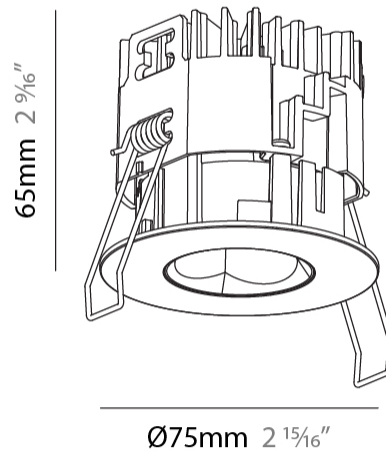

Series: Oiko Pro Round
Subseries: Oiko Pro Round Fixed
Partner: Prolicht
Division: Architectural
Installation: Recessed
Product Type: Downlight
Mounting Location: Ceiling
Light Distribution: Direct

PHYSICAL

Aperture Sizes - Downlights: 1"
Shape: Round
Diameter (mm): 75
Diameter (in): 2 ¹⁵/₁₆"
Height (mm): 65
Height (in): 2 ⁹/₁₆"
Ceiling Thickness (mm): 1 - 25
Ceiling Thickness (in): 1/16 - 1 3/16
Min. Recessing Depth (mm): 70
Min. Recessing Depth (in): 2 ³/₄"
Diffuser: Lens Pack - Spread Lens / Linear Spread Lens / Honeycomb Louver
Fixture Finish: SSR / BKV / CWI / CRY / HAB / UFT / ITA / RUA / FTG / MYG / LOD / PUS / FRO / FUP / KIA / POP / BLS / SPG / MEY / GOH / CHC / COM / ABZ / JAG / OBR / MOS / ROR
Fixture Material: Aluminum Die Cast
Cut-out Measurements: 68mm / 2 11/16" Diameter

ELECTRICAL

Lamp Type: LED (Zhaga Standard)
Input Wattage (W): 14
Total Output Wattage (W): 12.7
Dimming: Dali Dimming
Driver Included: No
Driver Location: Recessed Housing
Driver Type: Constant Current - Universal (120Vac only for DALI driver)
Driver Class: Class 2
Input Voltage (V): 120 - 277
Constant Current (MA): 700

LED

Color Temperature (°K): 2700-6500 Tunable White
Max. Delivered Lumen (lm): 1129
Nominal Lumen (lm): 1460
CRI: >93 CRI
Lamp Life (hrs): 50000
Special LEDs offerings: Tunable White

OPTICAL

Reflector°: 36
Adjustability: Fixed

RATINGS AND CERTIFICATIONS

Certified By: Certified for North American Standards
IP rating: IP20