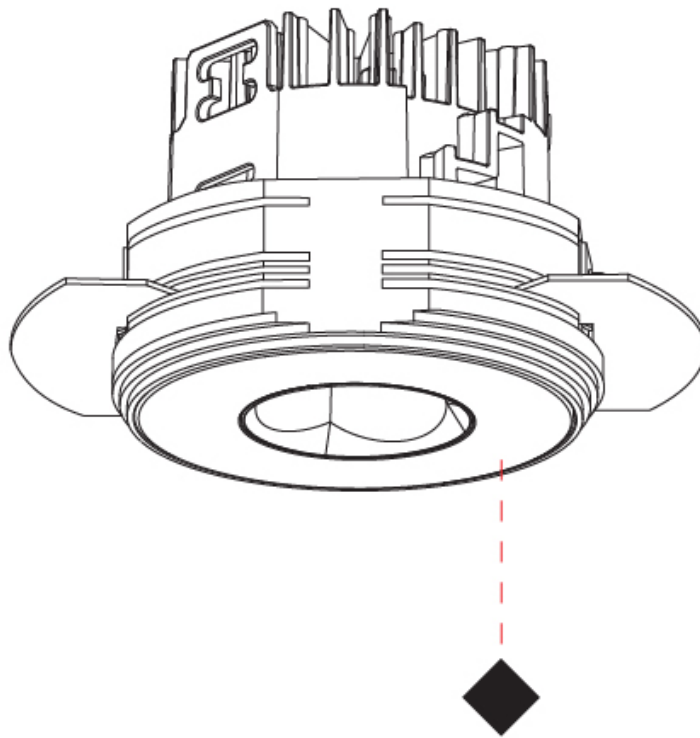

OIKO PRO ROUND FIXED TRIMLESS

A35881-

PROJECT _____

TYPE _____

SPECIFIER _____

QUANTITY _____

DATE _____