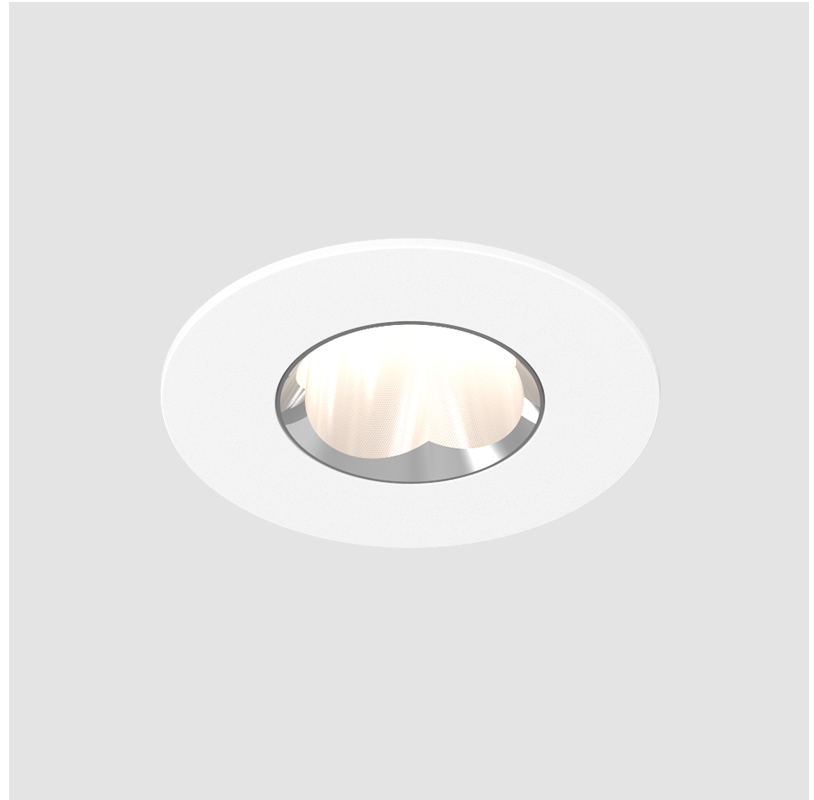

Series: Oiko Pro Round
Subseries: Oiko Pro Round Fixed
Partner: Prolicht
Division: Architectural
Installation: Recessed
Product Type: Downlight
Mounting Location: Ceiling
Light Distribution: Direct

PHYSICAL

Aperture Sizes - Downlights: 1"
Shape: Round
Diameter (mm): 75
Diameter (in): 2 ¹⁵/₁₆"
Height (mm): 65
Height (in): 2 ⁹/₁₆"
Ceiling Thickness (mm): 1 - 25
Ceiling Thickness (in): 1/16 - 1 3/16
Min. Recessing Depth (mm): 70
Min. Recessing Depth (in): 2 ³/₄"
Diffuser: Lens Pack - Spread Lens / Linear Spread Lens / Honeycomb Louver
Fixture Finish: SSR / BKV / CWI / CRY / HAB / UFT / ITA / RUA / FTG / MYG / LOD / PUS / FRO / FUP / KIA / POP / BLS / SPG / MEY / GOH / CHC / COM / ABZ / JAG / OBR / MOS / ROR
Fixture Material: Aluminum Die Cast
Cut-out Measurements: 68mm / 2 11/16" Diameter

ELECTRICAL

Lamp Type: LED (Zhaga Standard)
Input Wattage (W): 14
Total Output Wattage (W): 12.7
Dimming: Dali Dimming
Driver Included: No
Driver Location: Recessed Housing
Driver Type: Constant Current - Universal (120Vac only for DALI driver)
Driver Class: Class 2
Input Voltage (V): 120 - 277
Constant Current (MA): 700

LED

Color Temperature (°K): 2700-6500 Tunable White
Max. Delivered Lumen (lm): 1129
Nominal Lumen (lm): 1460
CRI: >93 CRI
Lamp Life (hrs): 50000
Special LEDs offerings: Tunable White

OPTICAL

Reflector°: 36
Adjustability: Fixed

RATINGS AND CERTIFICATIONS

Certified By: Certified for North American Standards
IP rating: IP20